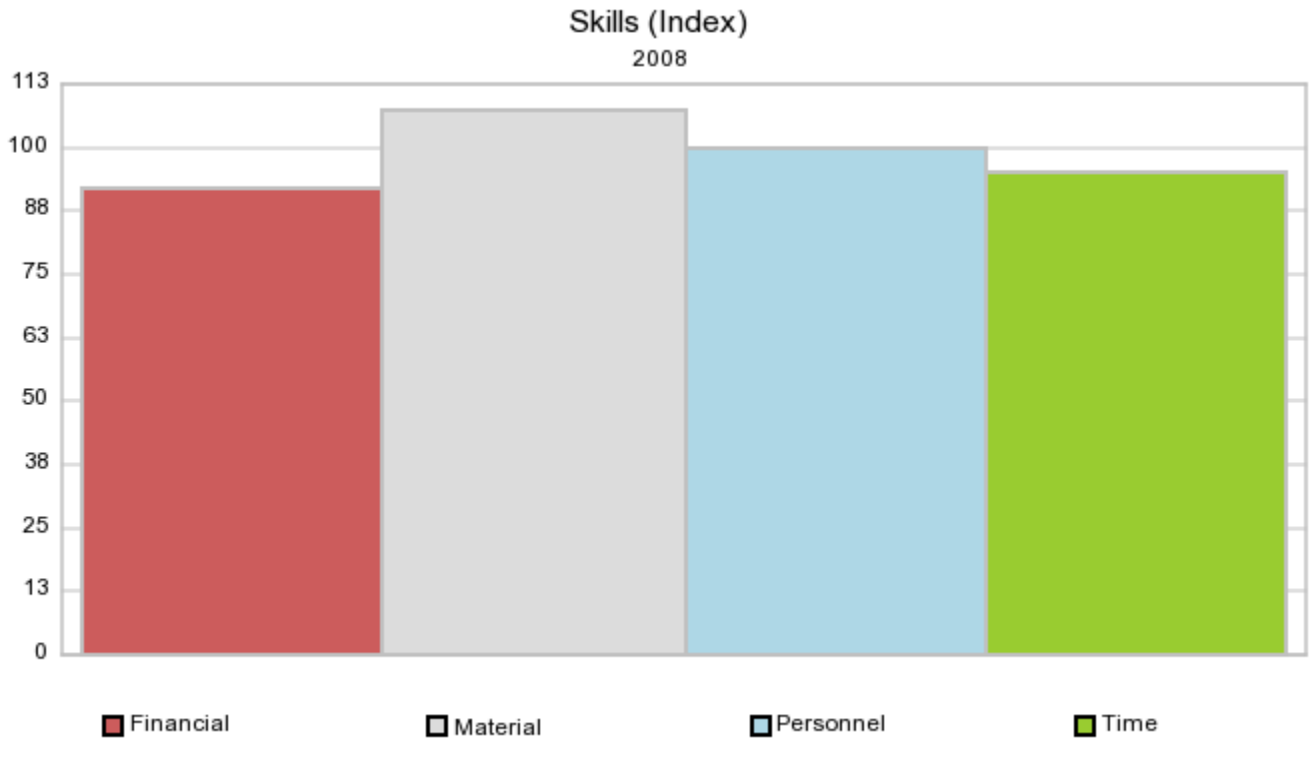

Date: 10/28/09

Current Geography Selection: (1 Selected) Counties: Autauga County

Your title for this geography: Alabama County

!FREE - WFS - Geo - Skills - Resource Management

Overview

Total Industry Employment	18,740	Workforce Preparation (Number)	7,270
Unclassified Employment	888	Workforce Preparation (Percent)	40.7%
		Workforce Preparation (Index)	91

Resource Management Skills

Sorted By Skills Category Index

	Number	Percent	Geo-Skills Index
Material Resources Management	2,262	12.7%	107
Personnel Resources Management	3,854	21.6%	100
Time Management	12,518	70.1%	95
Financial Resources Management	2,521	14.1%	92